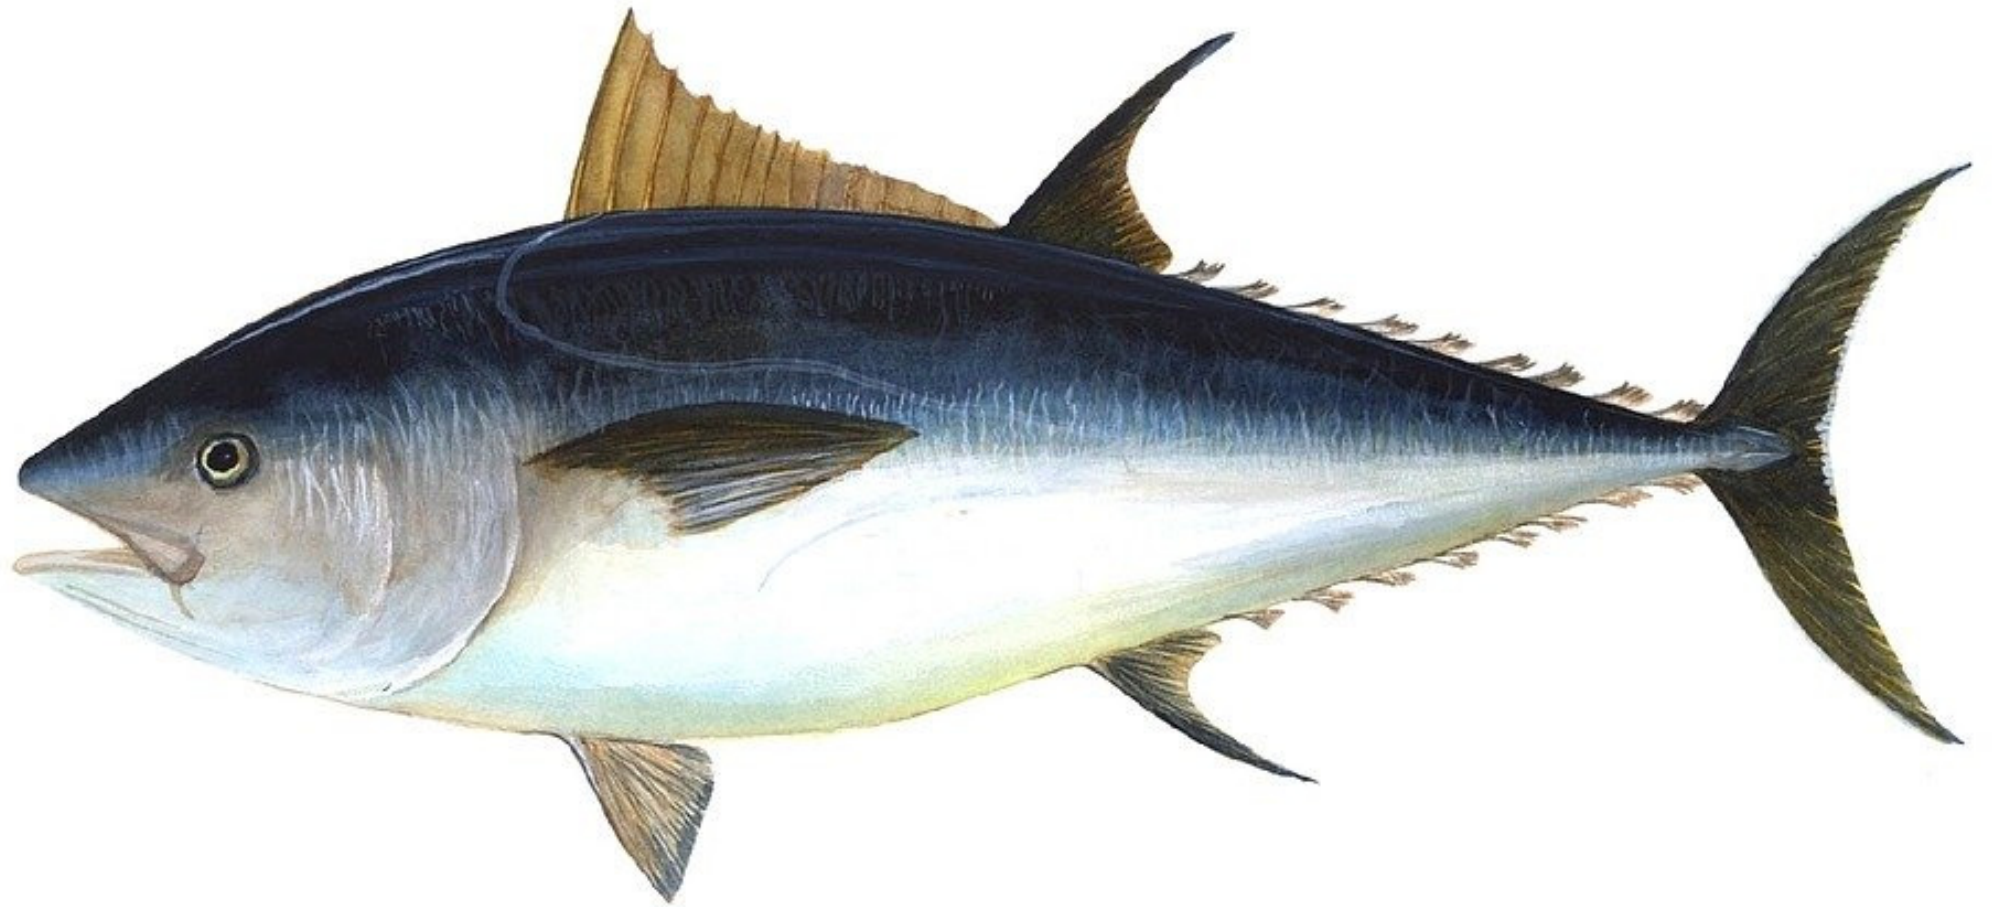

LATTE

PESCE

PANE

CARNE

LEZIONE

STAZIONE

FIORE

TELEVISIONE

GET8K.ORG

CELLULARE

SOLE

SALE

A glowing lightbulb is the central focus, emitting a bright light that creates a radial pattern of rays extending outwards. The lightbulb's glass is a pale yellow, and the filament is visible at the bottom. The word "LUCE" is written in a bold, black, sans-serif font across the middle of the bulb. The background is a gradient of dark to light, with the lightest area directly behind the bulb.

LUCE

A close-up photograph of a white ceramic coffee cup filled with a frothy, golden-brown coffee beverage. A dollop of white cream is melting on the surface of the coffee. The cup sits on a matching white saucer, with a silver spoon resting on the right side. The entire set is placed on a brown and tan marbled surface. In the bottom left corner, the word "CAFFÈ" is written in large, white, bold, sans-serif capital letters on a dark, semi-transparent rectangular background.

CAFFÈ

TÉ

NEVE

PIEDE

NOCE

A night sky filled with stars, with the silhouettes of evergreen trees and a mountain ridge in the foreground.

NOTTE

PEPE